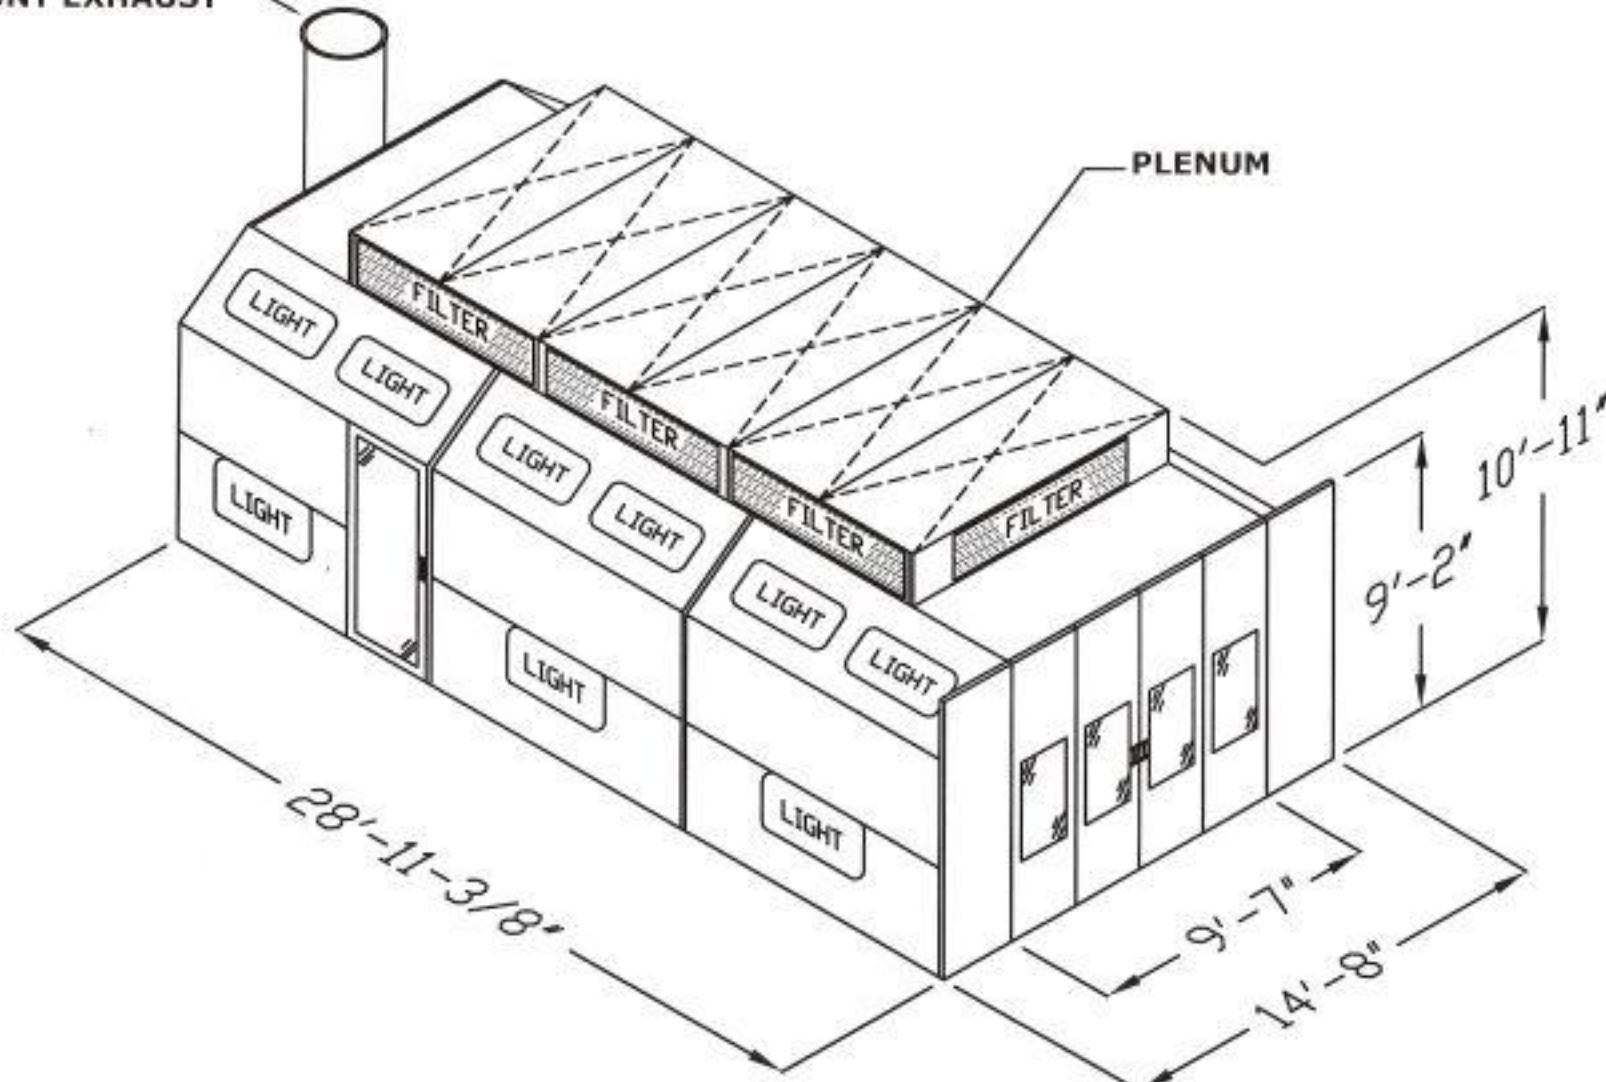

CABIN OUTSIDE
MOUNT EXHAUST

PLENUM

28'-11-3/8"

9'-7"

14'-8"

9'-2"

10'-11"