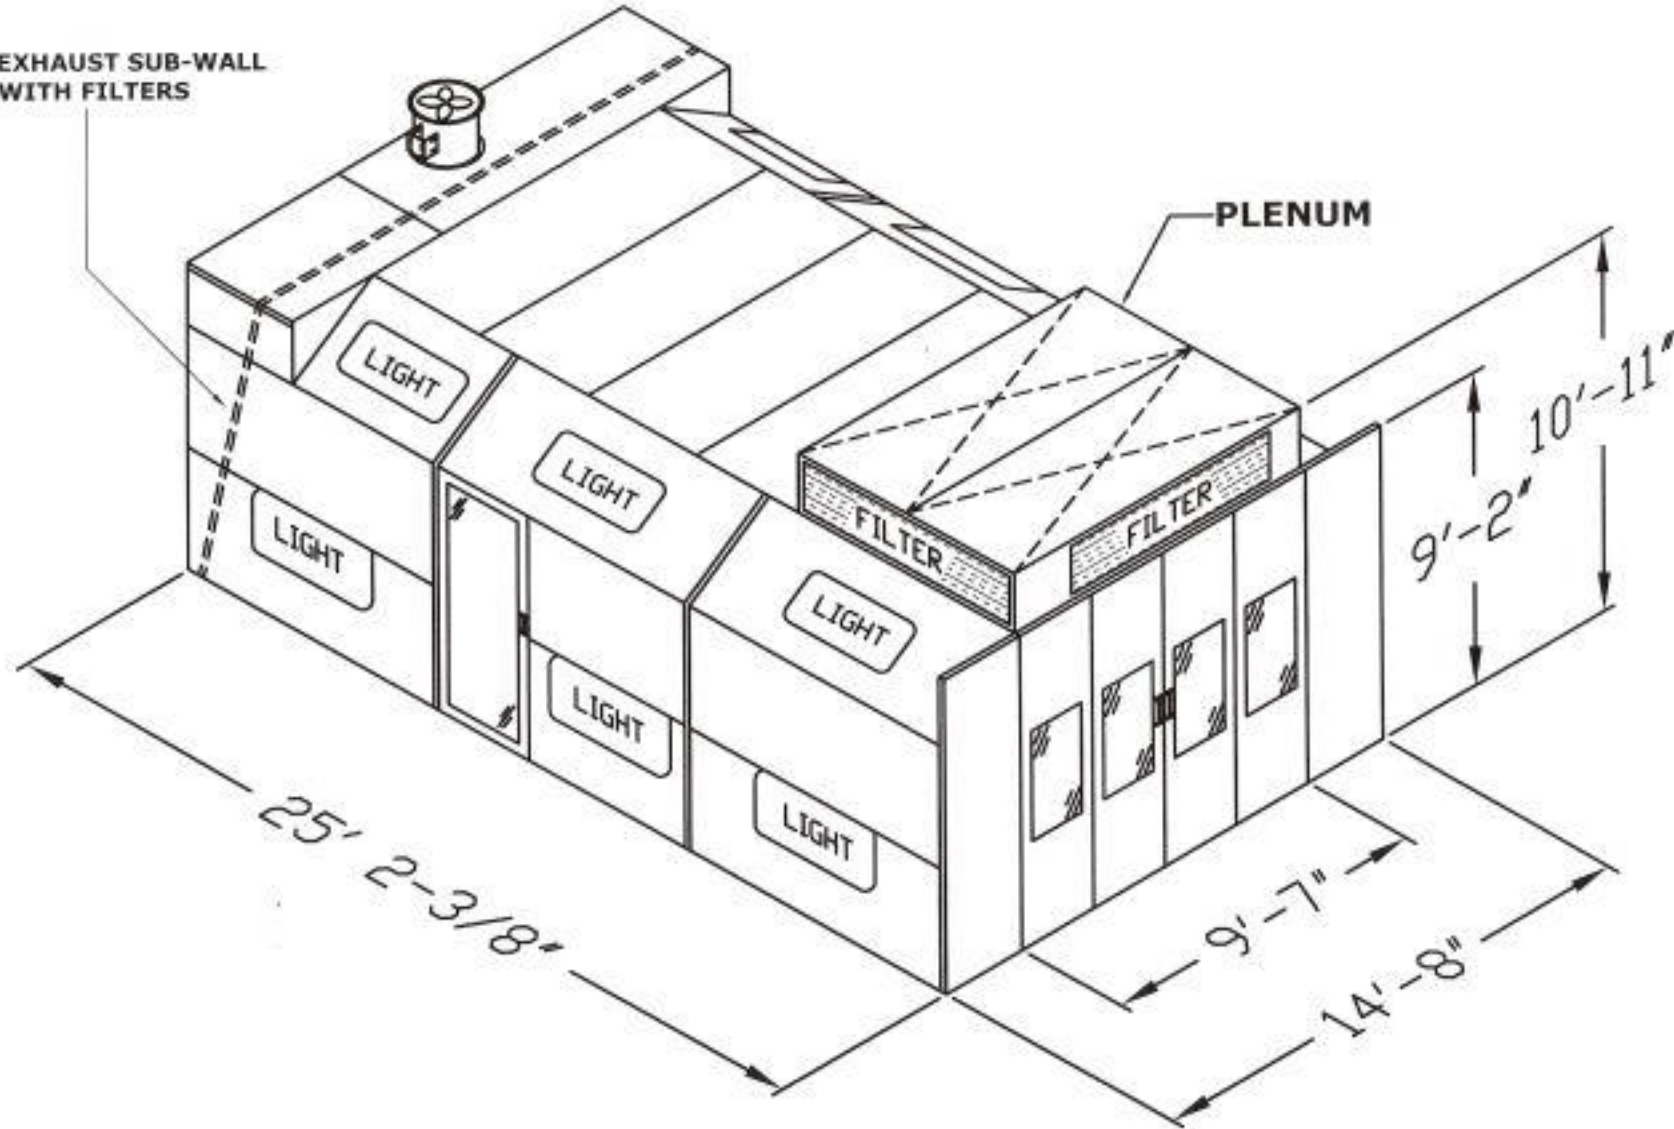

EXHAUST SUB-WALL WITH FILTERS

PLENUM

25' 2-3/8"

9' 7"

14' 8"

9' 2"

10' 11"

LIGHT