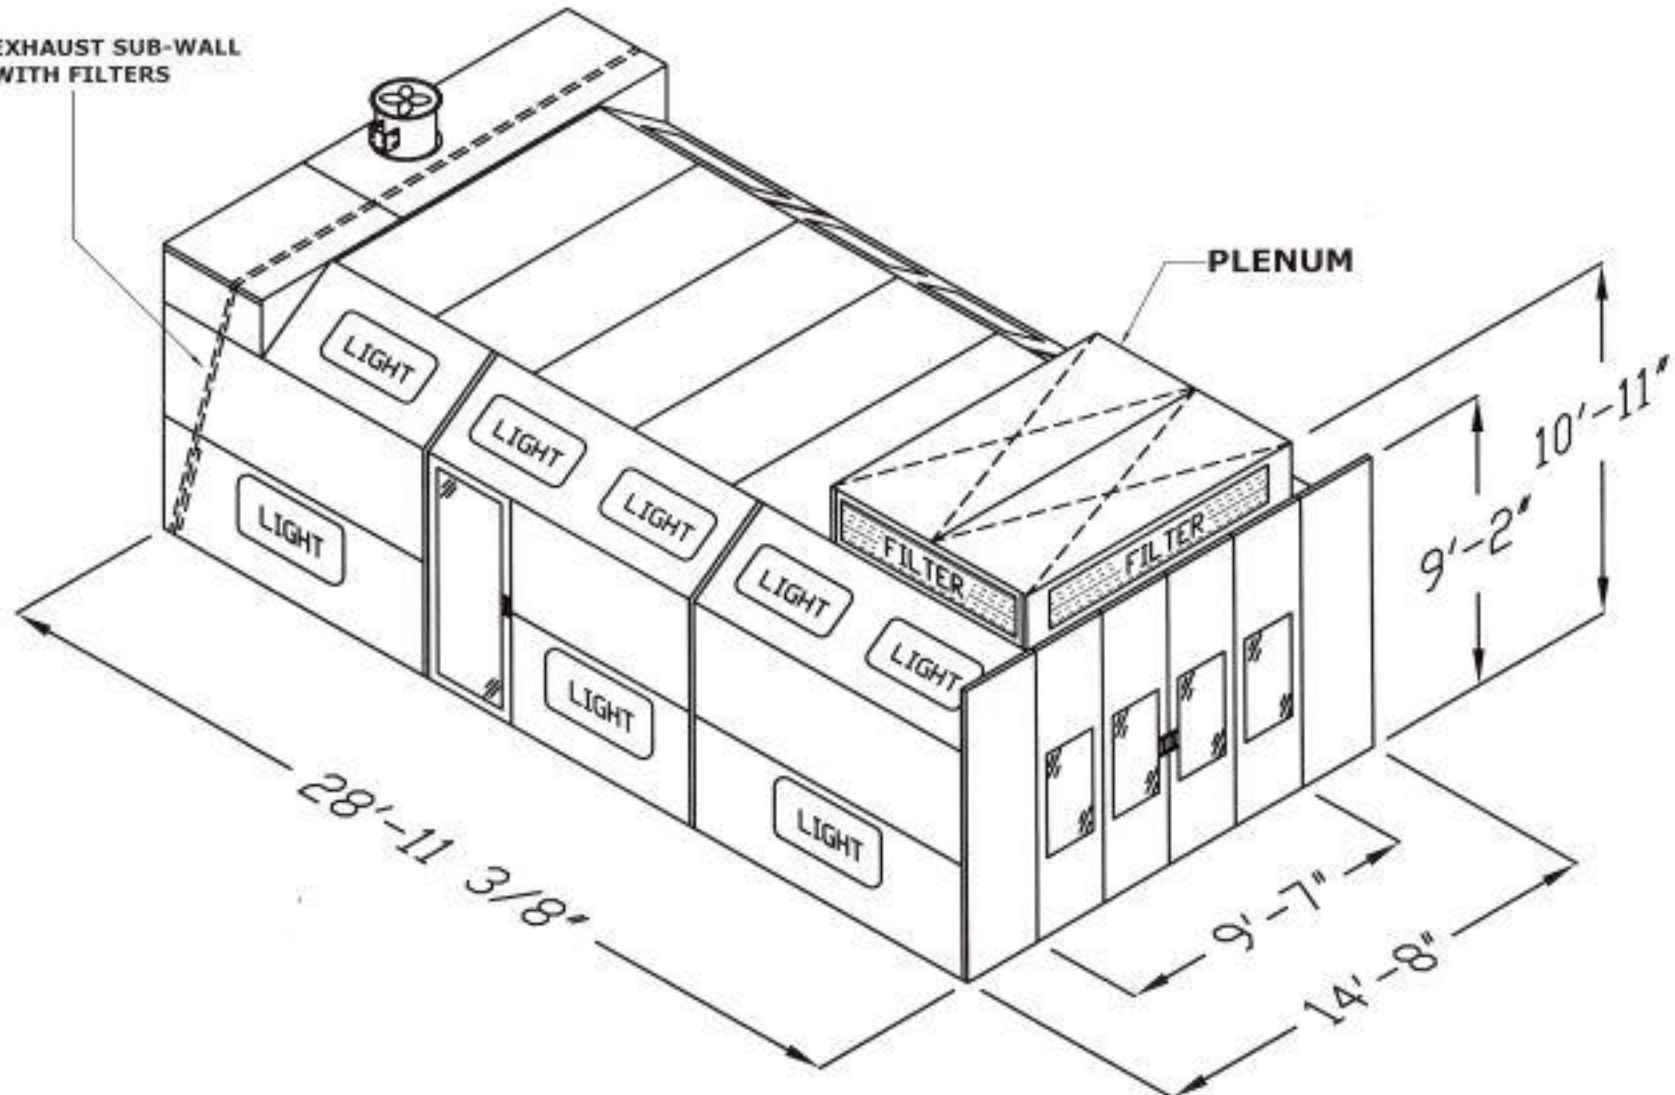

EXHAUST SUB-WALL WITH FILTERS

PLENUM

LIGHT

LIGHT

LIGHT

LIGHT

LIGHT

LIGHT

LIGHT

FILTER

FILTER

28'-11 3/8"

9'-7"

14'-8"

9'-2"

10'-11"