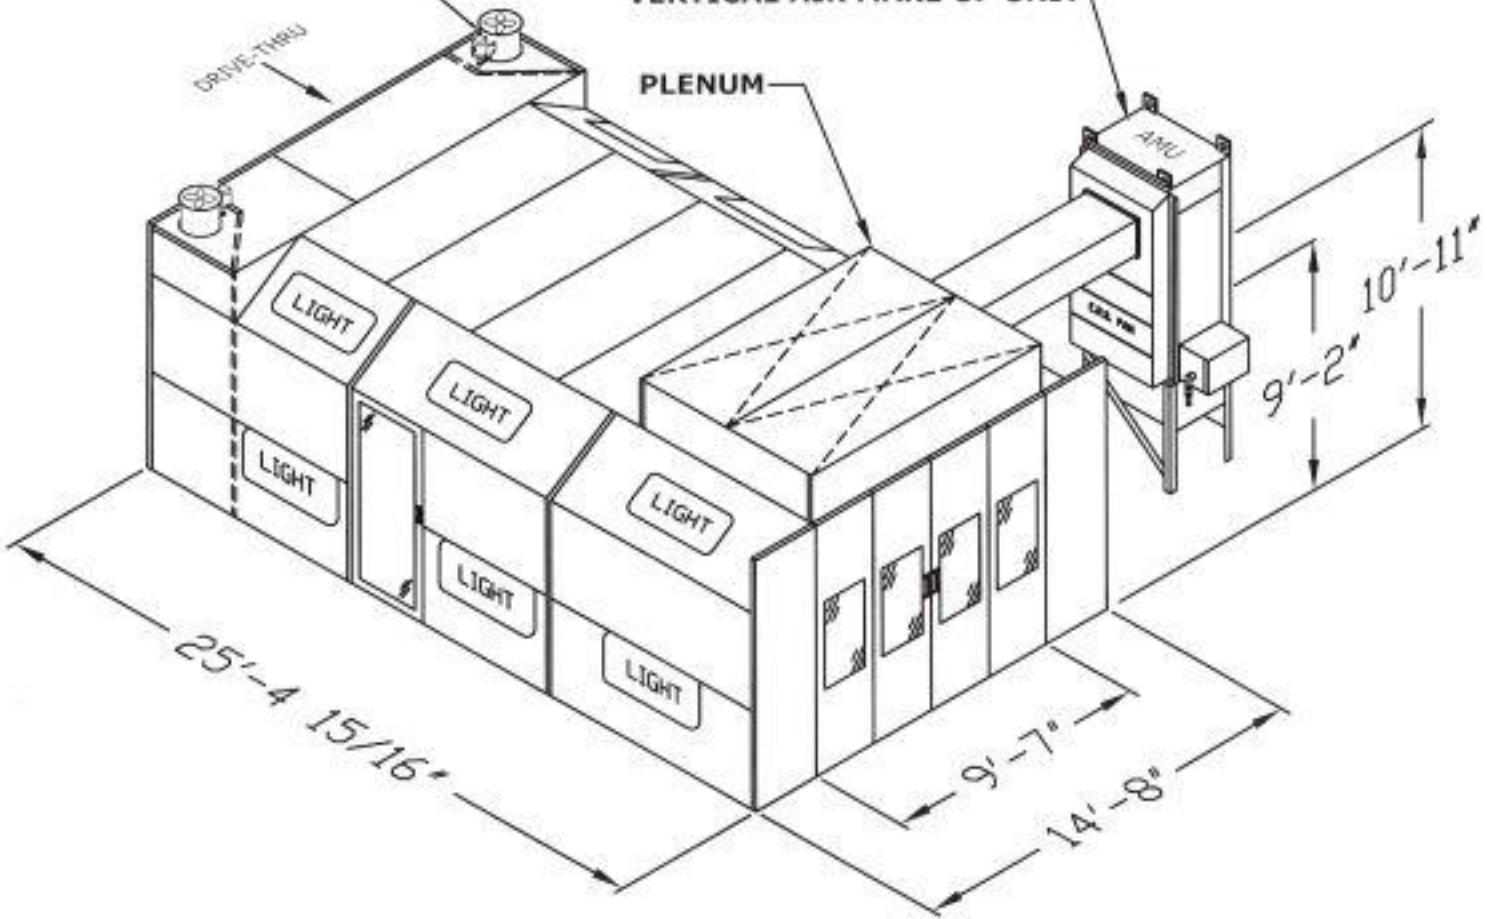

CORNER EXHAUST CHAMBERS

VERTICAL AIR MAKE UP UNIT

DRIVE THRU

PLENUM

25'-4 15/16"

9'-7"

14'-8"

9'-2"

10'-11"

LIGHT

LIGHT

LIGHT

LIGHT

LIGHT

AMU

DRIVE THRU