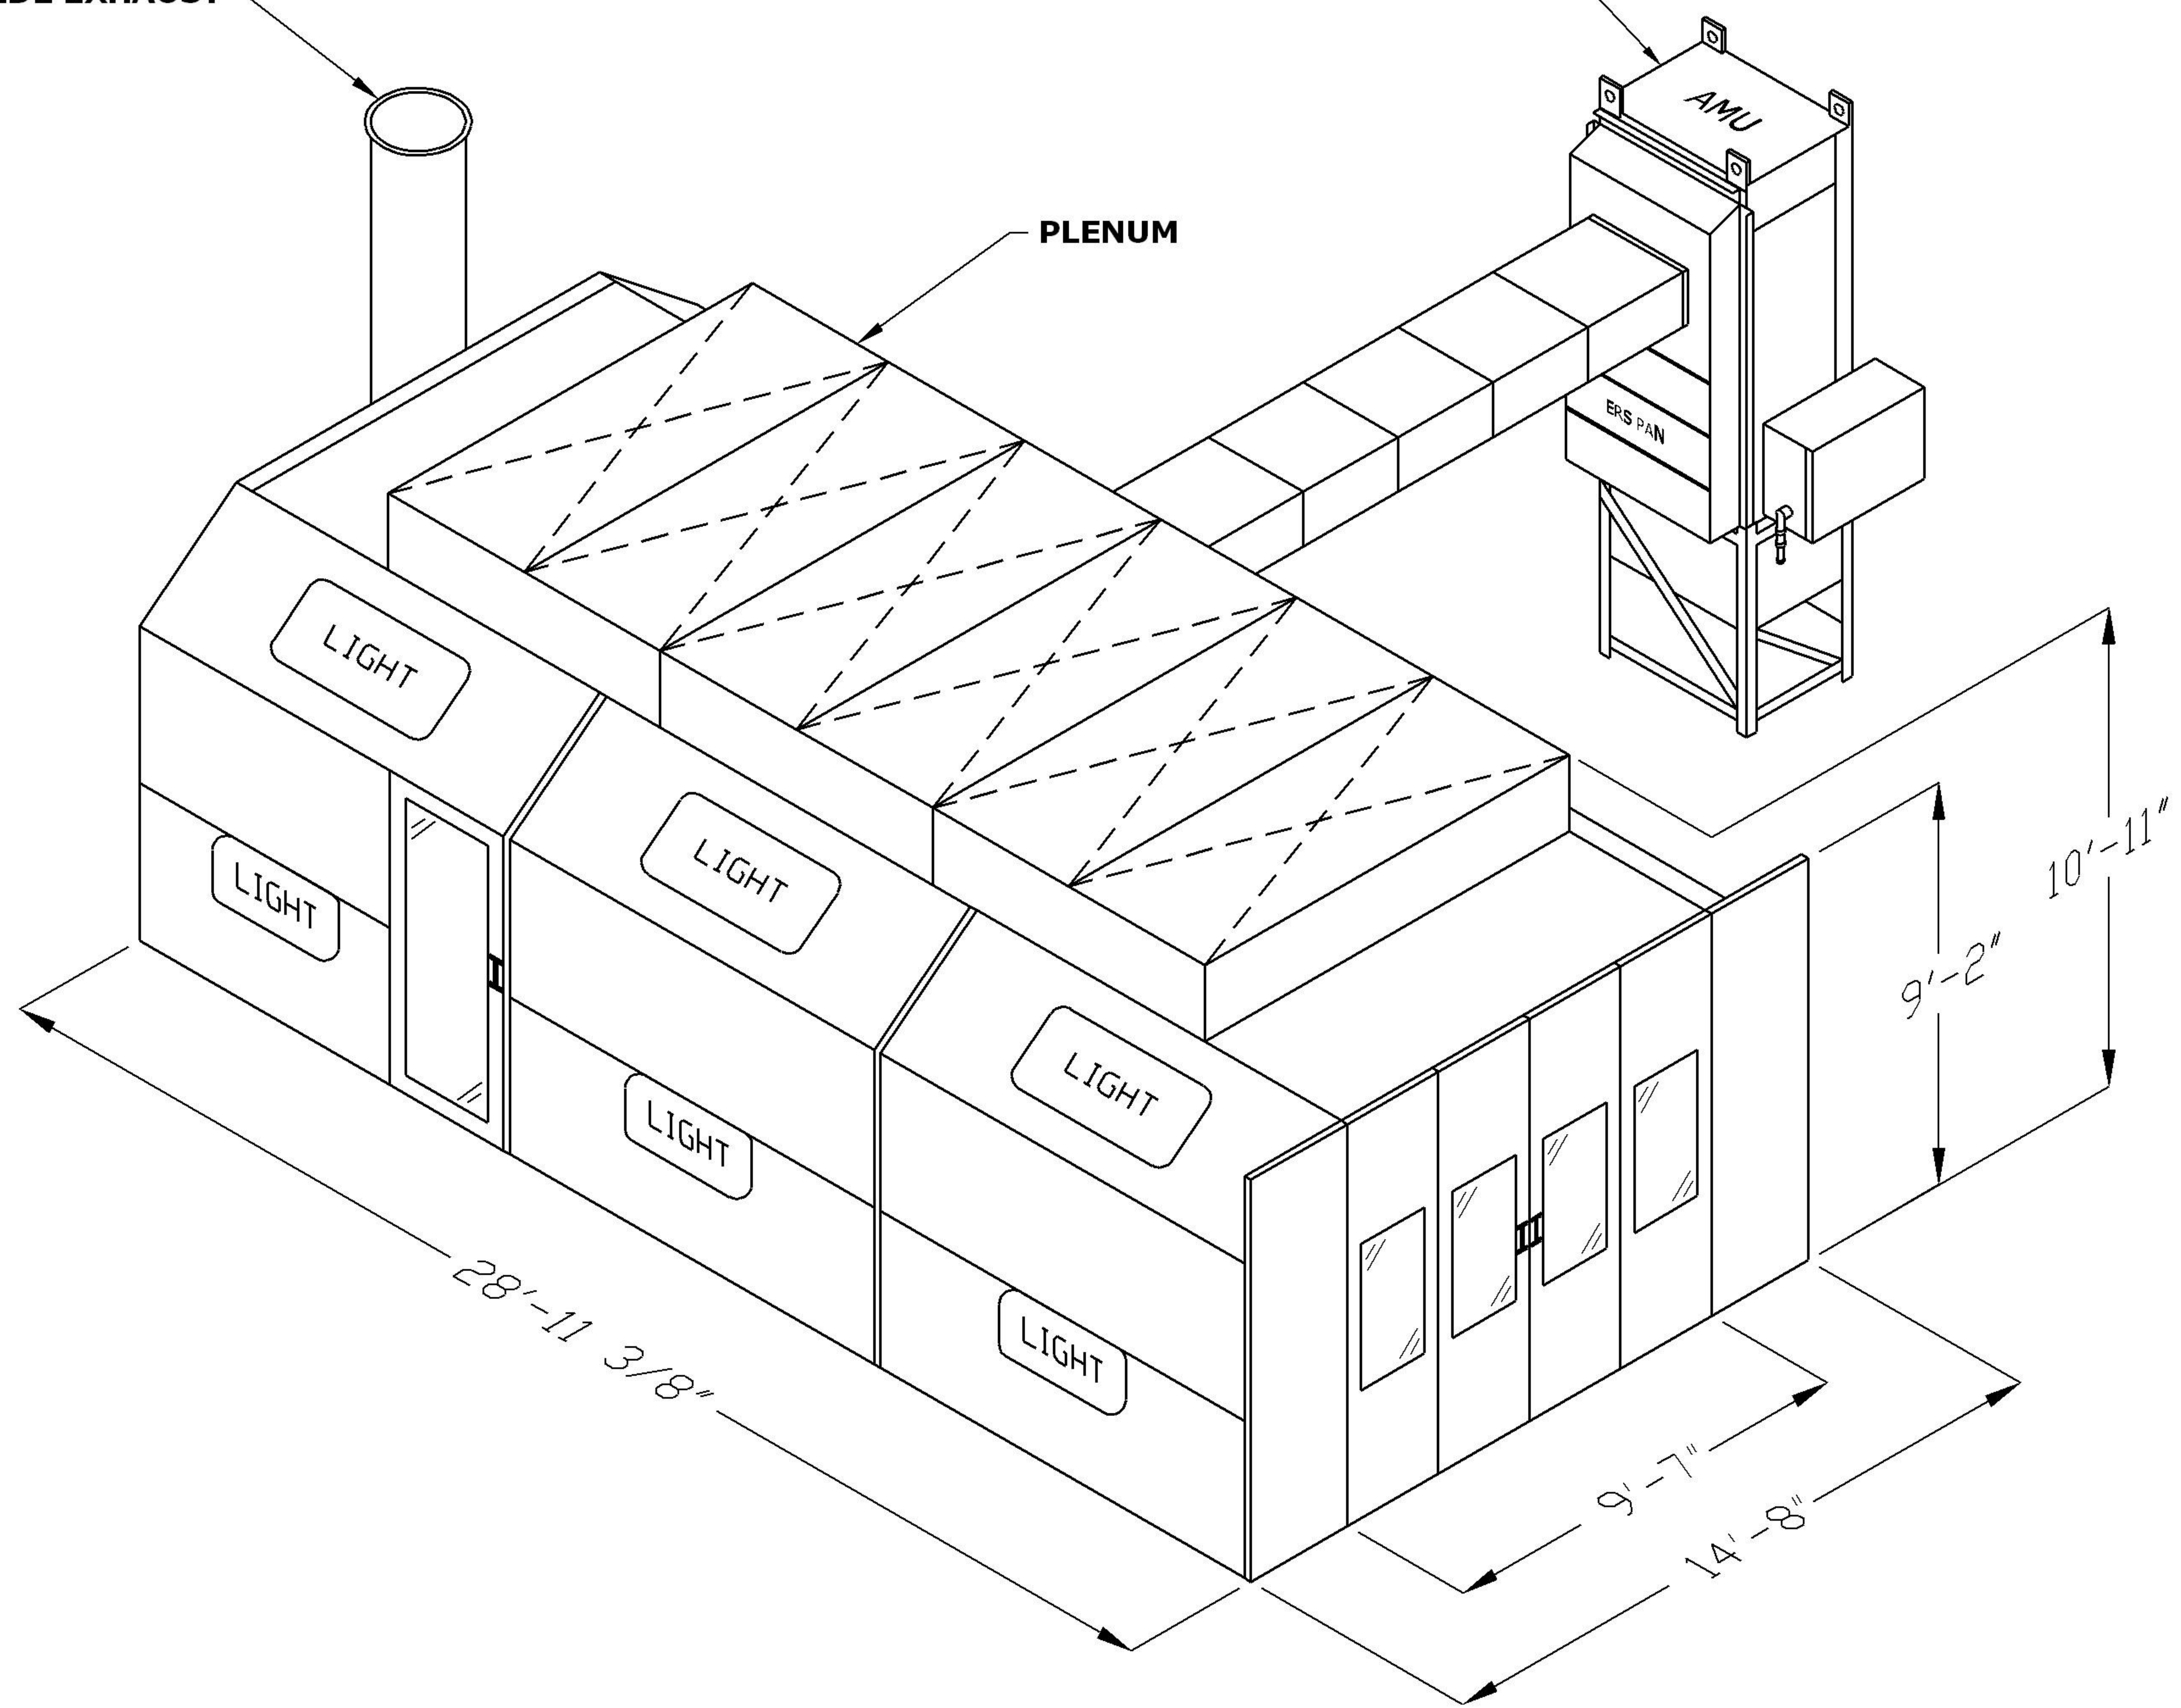

OUTSIDE EXHAUST

**OUTDOOR WEATHERIZED
VERTICAL AIR MAKE UP UNIT**

PLENUM

LIGHT

LIGHT

LIGHT

LIGHT

LIGHT

LIGHT

28'-11 3/8"

9'-7"

14'-8"

9'-2"

10'-11"