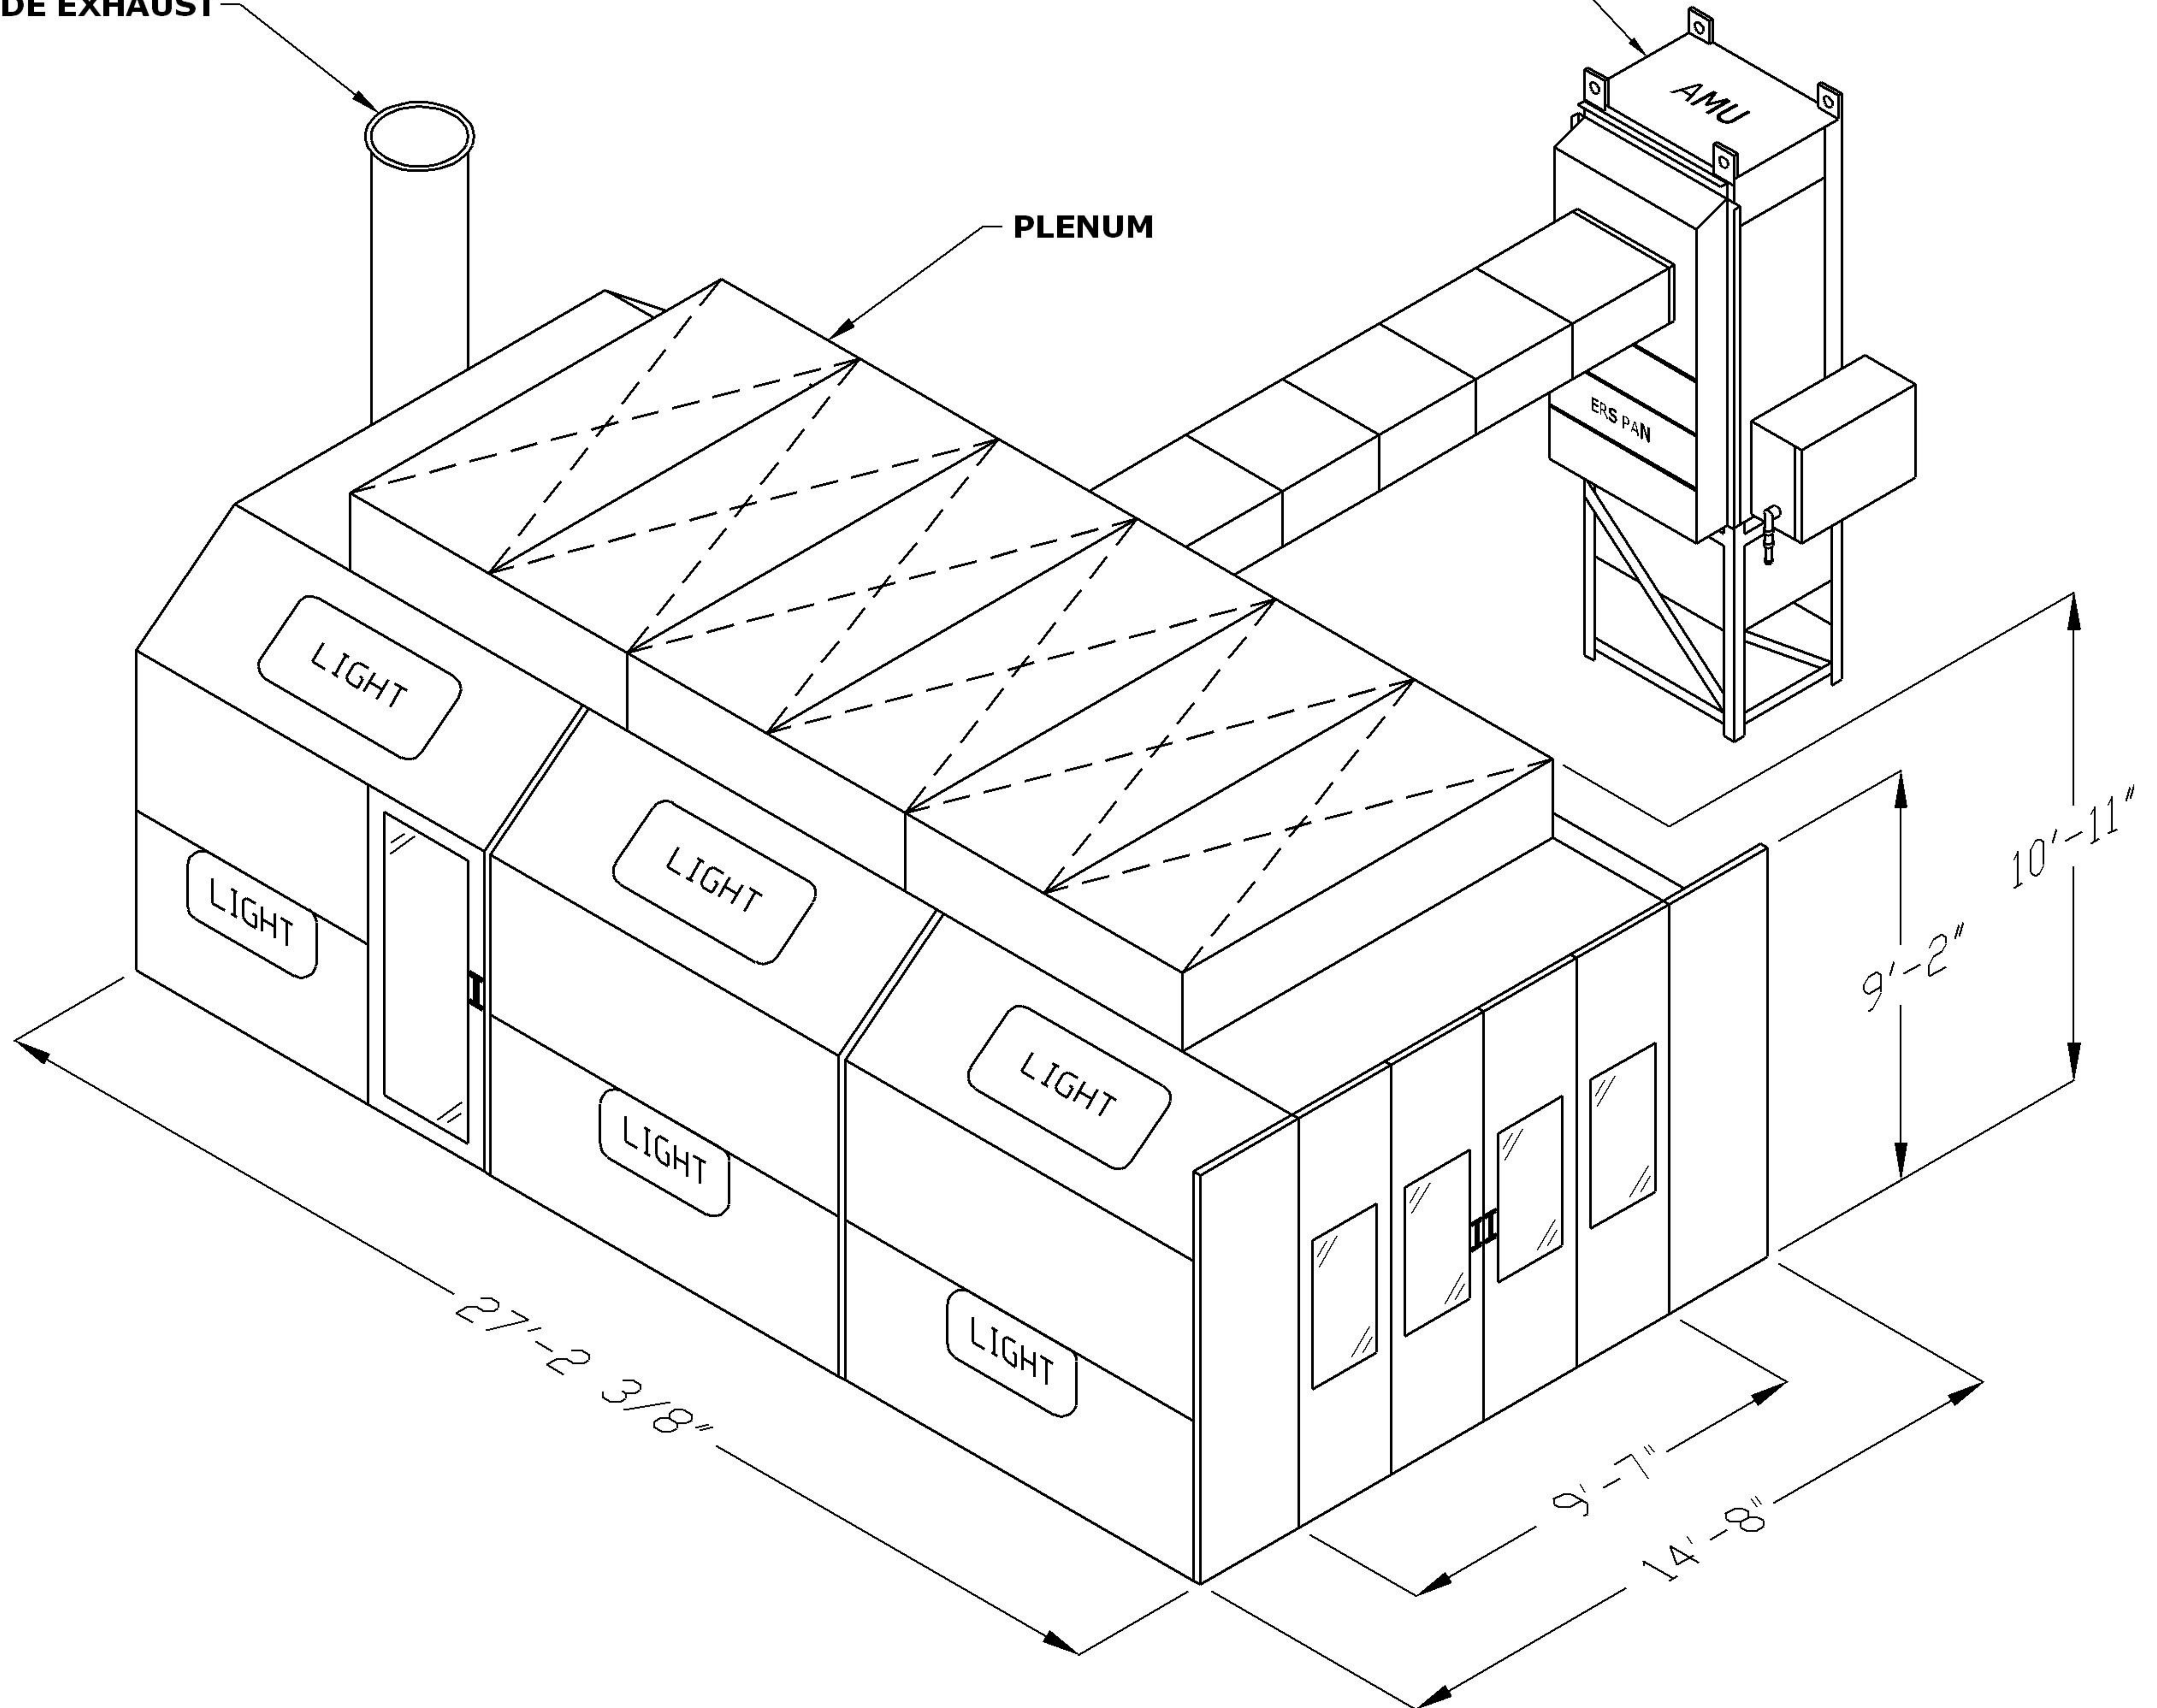

**OUTSIDE EXHAUST**

**OUTDOOR WEATHERIZED  
VERTICAL AIR MAKE UP UNIT**

**PLENUM**

LIGHT

LIGHT

LIGHT

LIGHT

LIGHT

LIGHT

AMU

ERS PAN

27'-2 3/8"

9'-7"

14'-8"

9'-2"

10'-11"